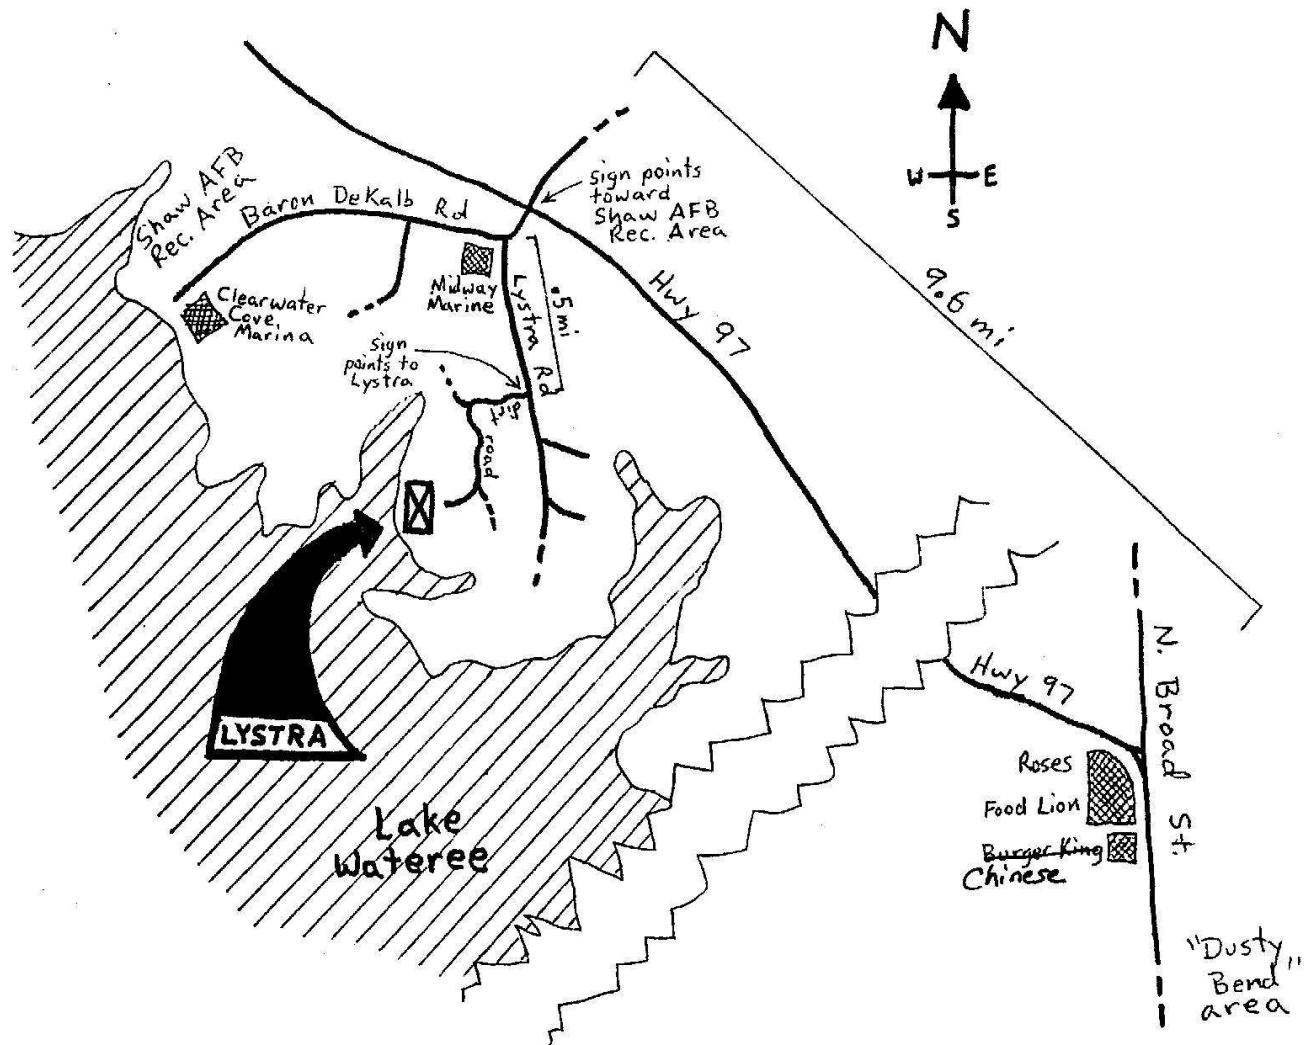

Camp Lystra – 2119 Methodist Camp Road, Camden, SC 29020

How to get to the Lystra (LYttleton STreet Recreation Area)

- * Follow Broad Street north, through the "Dusty Bend" area. Just after the Chinese Rest. on the left side of the road, there is a traffic light. Pass through the traffic light and take the next left turn onto Highway 97.
- * Follow Highway 97 for 9.6 miles. On the right side of the road is a sign for "Shaw AFB Recreation Area." Follow that sign and turn left onto Baron Dekalb Road.
- * Turn immediately left again onto Lystra Road.
- * Follow Lystra Road for .5 miles. On the right side of the road is a sign for the "Lystra." Follow that sign and turn right onto a dirt road.
- * Follow the "Lystra" signs along the dirt road.